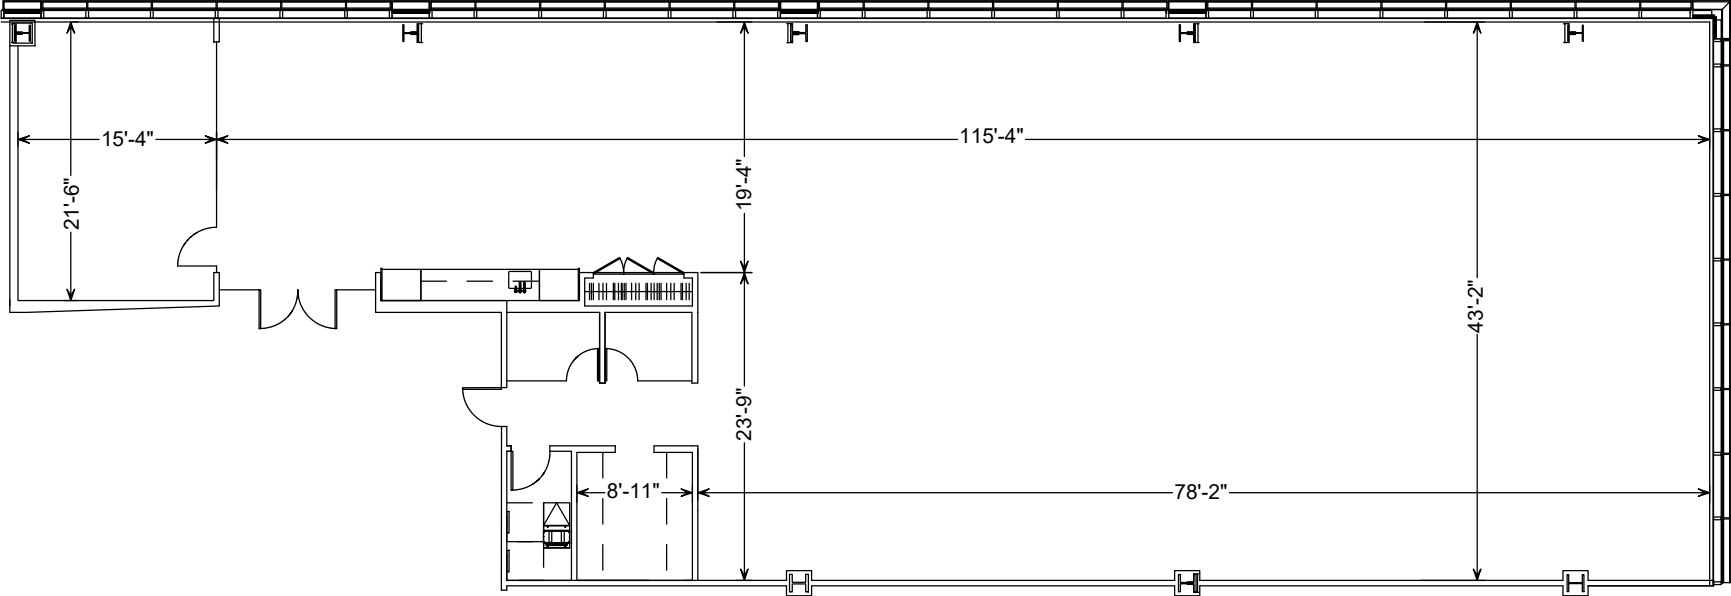

Brooklyn Navy Yard

Dock 72

6th Floor

Suite 600C - 8,682 RSF