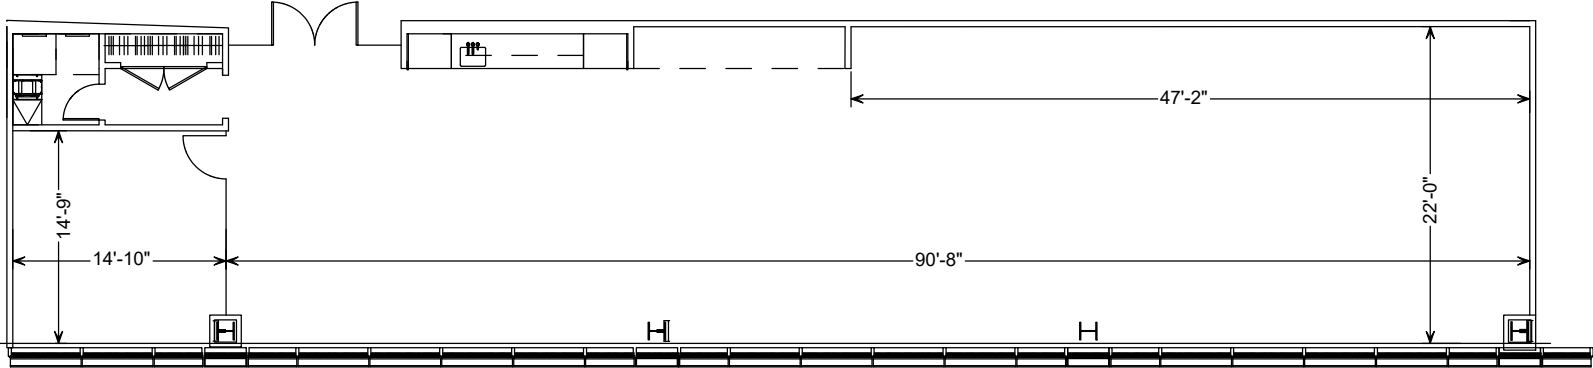

Brooklyn Navy Yard

Dock 72

6th Floor

Suite 600E - 4,262 RSF